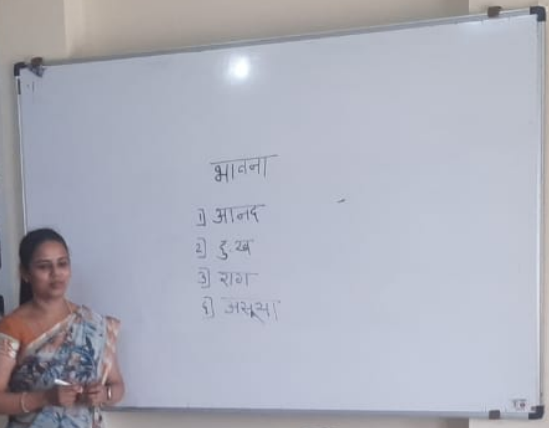

GPS Map Camera